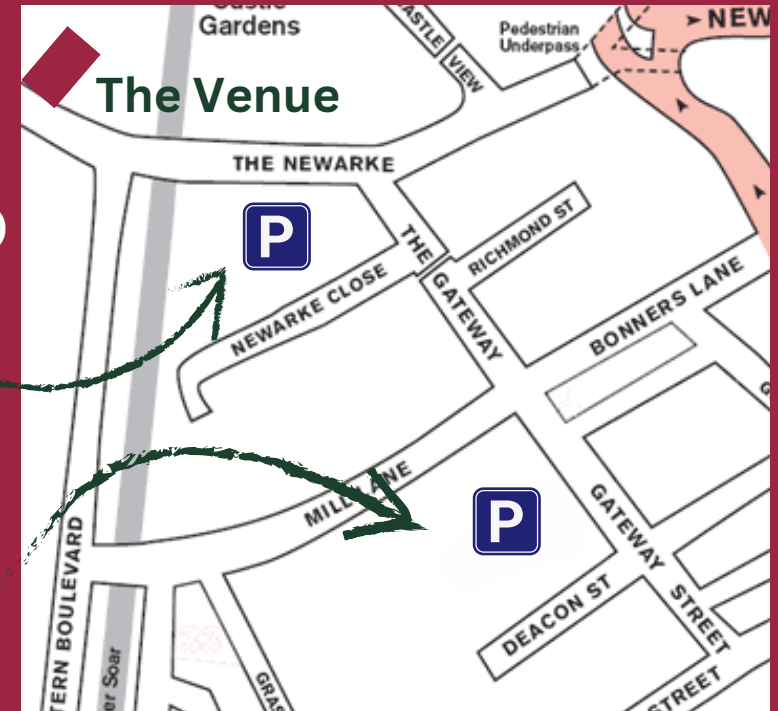

## On Campus Parking

**JOHN WHITEHEAD BUILDING** (Mon-Fri 8:00am - 5pm / £4)  
**LE2 7GZ** (Mon-Fri 5pm - Late / FREE)

-FREE ON WEEKENDS

- FIRST COME FIRST SERVE

- CARD ONLY

**DMU VISITOR CAR PARK**  
**Gateway Street, LE2 7DP**

## City Centre Parking

NCP Holiday Inn – St. Nicholas Circle, LE1 4LF (6 min walk)

NCP Newarke Street – LE2 7AD (10 min walk)

Upper Brown Street car park – LE1 5AG (8 min walk)

More Information on  
Leicester Car Parks